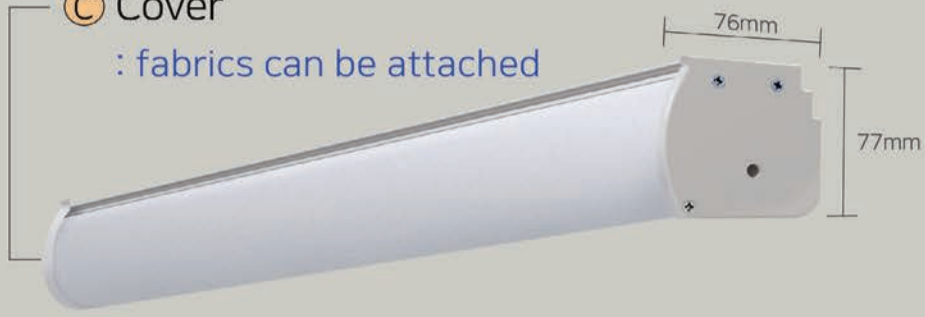

LOHAS SHADE SYSTEM

Additional Option

Ⓢ Cover

: fabrics can be attached

[Side view]

Ⓡ Rail

Side opening (left or right)

Center split opening