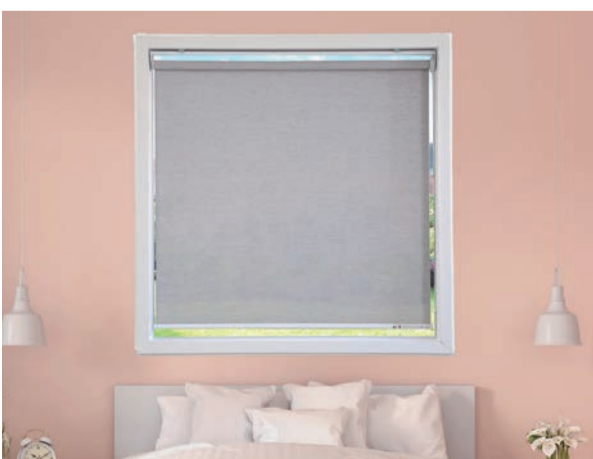

Khaki Wood 919