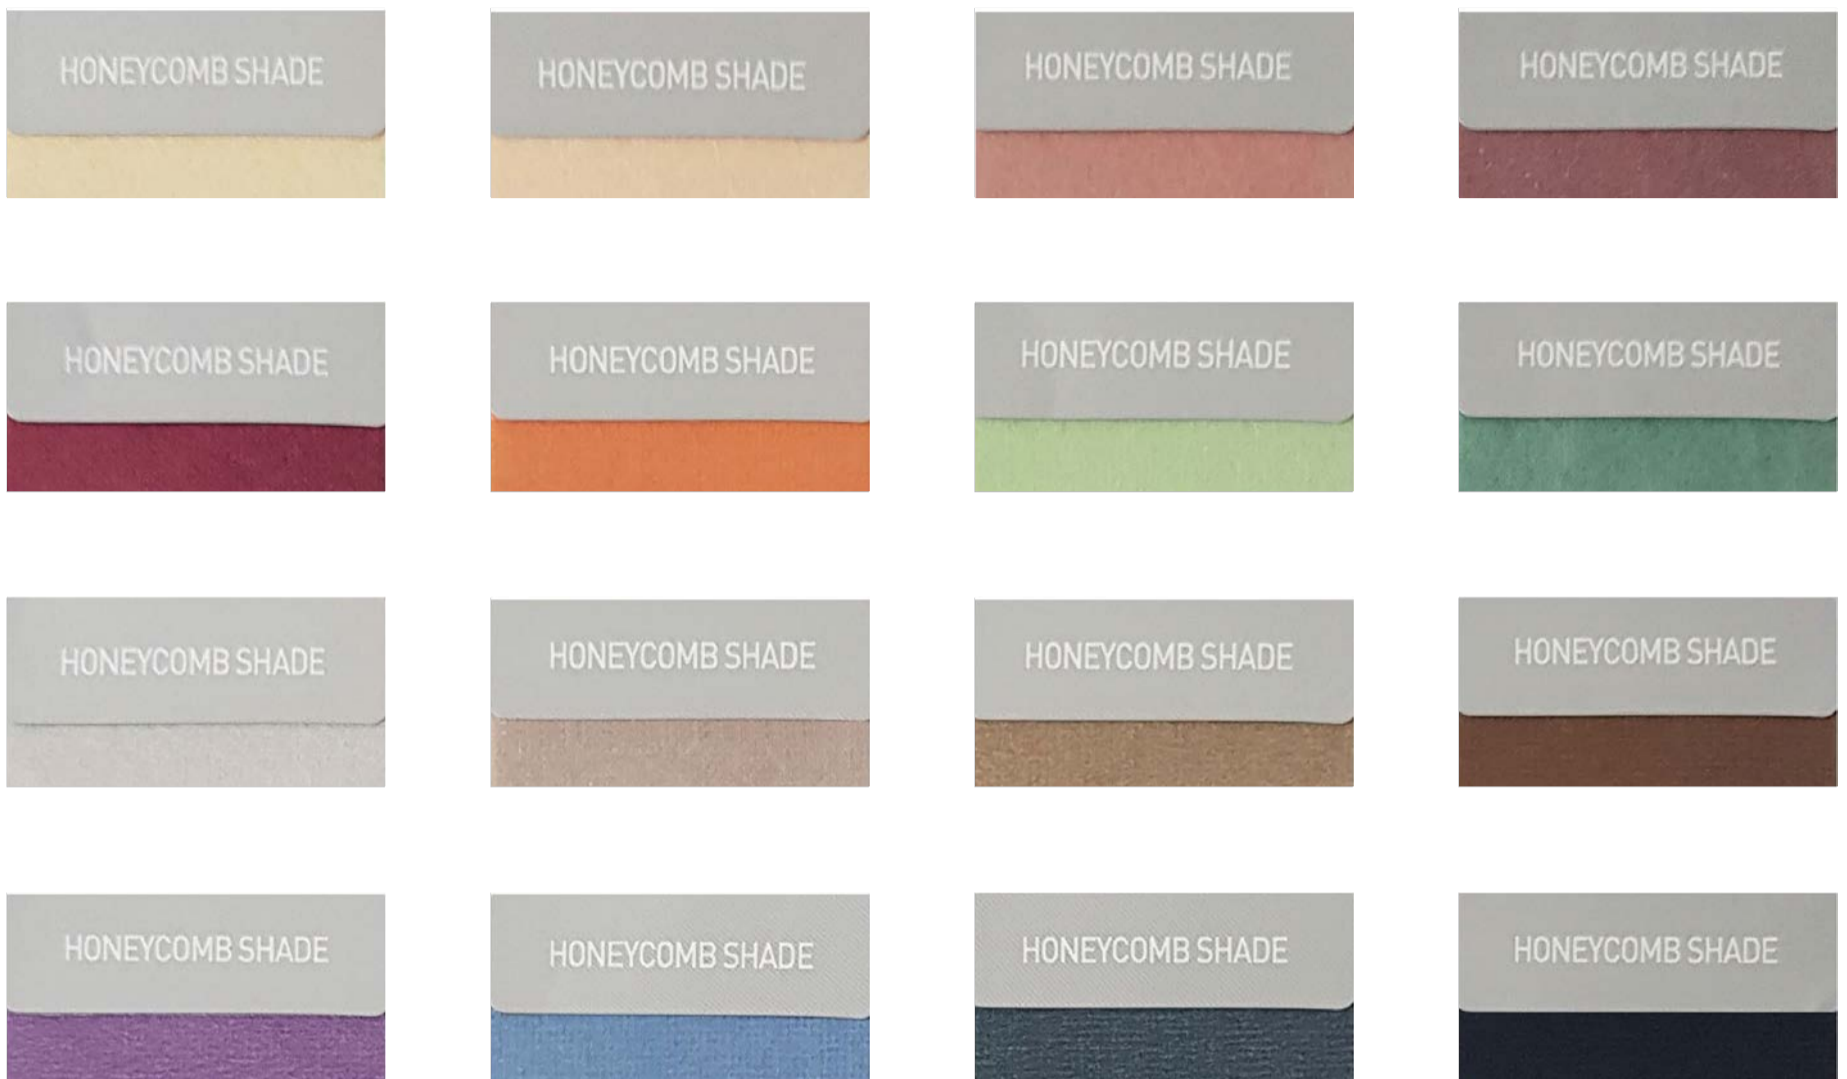

FULL TONE 26mm HONEYCOMB SHADE