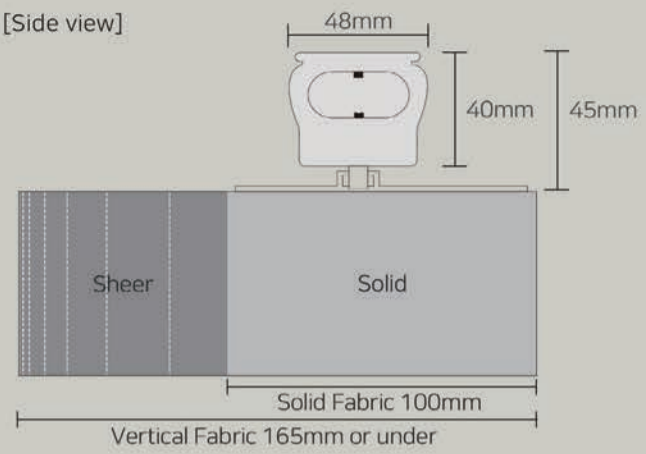

[Side view]